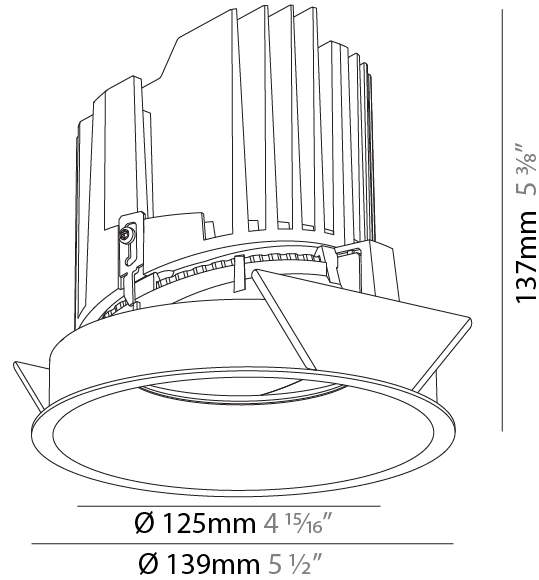

GENERAL

Series: Bioniq
 Subseries: Bioniq Round Semi Adjustable
 Brand: Prolicht
 Division: Architectural
 Mounting Type: Recessed
 Mounting Location: Ceiling
 Subcategory: Downlight

PHYSICAL

Shape: Round
 Diameter (mm): 139
 Diameter (in): 5 1/2
 Height (mm): 137
 Height (in): 5 3/8
 Ceiling Thickness (mm): 10 / 12.5 / 15
 Ceiling Thickness (in): 3/8 or 1/2 or 9/16
 Min. Recessing Depth (mm): 150
 Min. Recessing Depth (in): 5 7/8
 Light Distribution: Adjustable / Downlight
 Weight (kg): 0.851
 Weight (lbs): 1.88
 Fixture Finish: SSR / BKV / CWI / CRY / HAB / UFT / ITA / RUA / FTG / MYG / LOD / PUS / FRO / FUP / KIA / POP / BLS / SPG / MEY / GOH / GUM / CHC / COM / ABZ / JAG / OBR / MOS / ROR
 Fixture Material: Aluminum Die Cast
 Cut-out Measurements: 130mm / 5 1/8"

LED

Number of LEDs: 1
 Color Temperature (°K): 2700 / 3000 / 3500 / 4000
 Max. Delivered Lumen (lm): 810 / 900 / 970 / 990
 Nominal Lumen (lm): 960 / 1070 / 1156 / 1180
 CRI: >90 CRI
 Efficiency (%): 0.905
 Lamp Life (hrs): 50000

OPTICAL

Reflector°: 10
 Adjustability: Rotational 355°; Tilt 10°

RATINGS AND CERTIFICATIONS

Certified By: Certified for North American Standards
 IP rating: IP54

						
130mm 5 1/8"	150mm 5 7/8"	10 15mm 3/8" 9/16"	10°	355°		