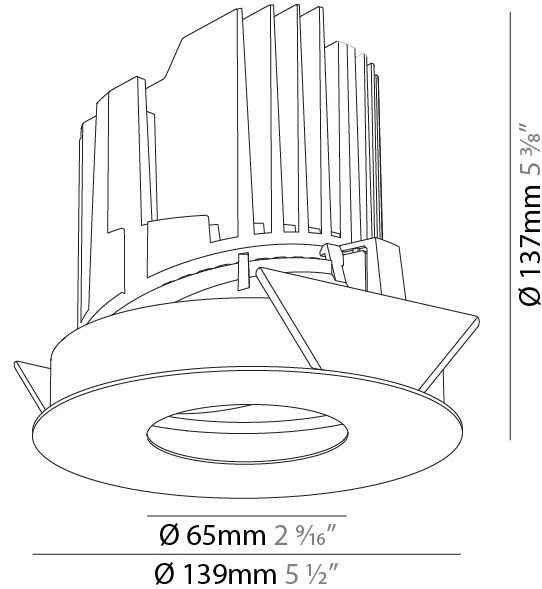

GENERAL

Series: Bioniq
 Subseries: Bioniq Round Adjustable
 Brand: Prolicht
 Division: Architectural
 Mounting Type: Recessed
 Mounting Location: Ceiling
 Subcategory: Downlight

PHYSICAL

Shape: Round
 Diameter (mm): 139
 Diameter (in): 5 1/2
 Height (mm): 137
 Height (in): 5 3/8
 Ceiling Thickness (mm): 10 / 12.5 / 15
 Ceiling Thickness (in): 3/8 or 1/2 or 9/16
 Min. Recessing Depth (mm): 150
 Min. Recessing Depth (in): 5 7/8
 Light Distribution: Adjustable / Downlight
 Weight (kg): 0.849
 Weight (lbs): 1.87
 Fixture Finish: SSR / BKV / CWI / CRY / HAB / UFT / ITA / RUA / FTG / MYG / LOD / PUS / FRO / FUP / KIA / POP / BLS / SPG / MEY / GOH / GUM / CHC / COM / ABZ / JAG / OBR / MOS / ROR
 Fixture Material: Aluminum Die Cast
 Cut-out Measurements: 130mm / 5 1/8"

GENERAL

Series: Bioniq
 Subseries: Bioniq Round Pinhole
 Brand: Prolicht
 Division: Architectural
 Mounting Type: Recessed
 Mounting Location: Ceiling
 Subcategory: Downlight

PHYSICAL

Shape: Round
 Diameter (mm): 139
 Diameter (in): 5 1/2
 Height (mm): 126
 Height (in): 4 15/16
 Ceiling Thickness (mm): 10 / 12.5 / 15
 Ceiling Thickness (in): 3/8 or 1/2 or 9/16
 Min. Recessing Depth (mm): 140
 Min. Recessing Depth (in): 5 1/2
 Light Distribution: Adjustable / Downlight
 Weight (kg): 0.86
 Weight (lbs): 1.9
 Fixture Finish: SSR / BKV / CWI / CRY / HAB / UFT / ITA / RUA / FTG / MYG / LOD / PUS / FRO / FUP / KIA / POP / BLS / SPG / MEY / GOH / GUM / CHC / COM / ABZ / JAG / OBR / MOS / ROR
 Fixture Material: Aluminum Die Cast
 Cut-out Measurements: 130mm / 5 1/8"

OPTICAL

Reflector°: 10
 Adjustability: Rotational 355°; Tilt 30°

RATINGS AND CERTIFICATIONS

Certified By: Certified for North American Standards
 IP rating: IP20

PROJECT	_____
TYPE	_____
SPECIFIER	_____
QUANTITY	_____
DATE	_____